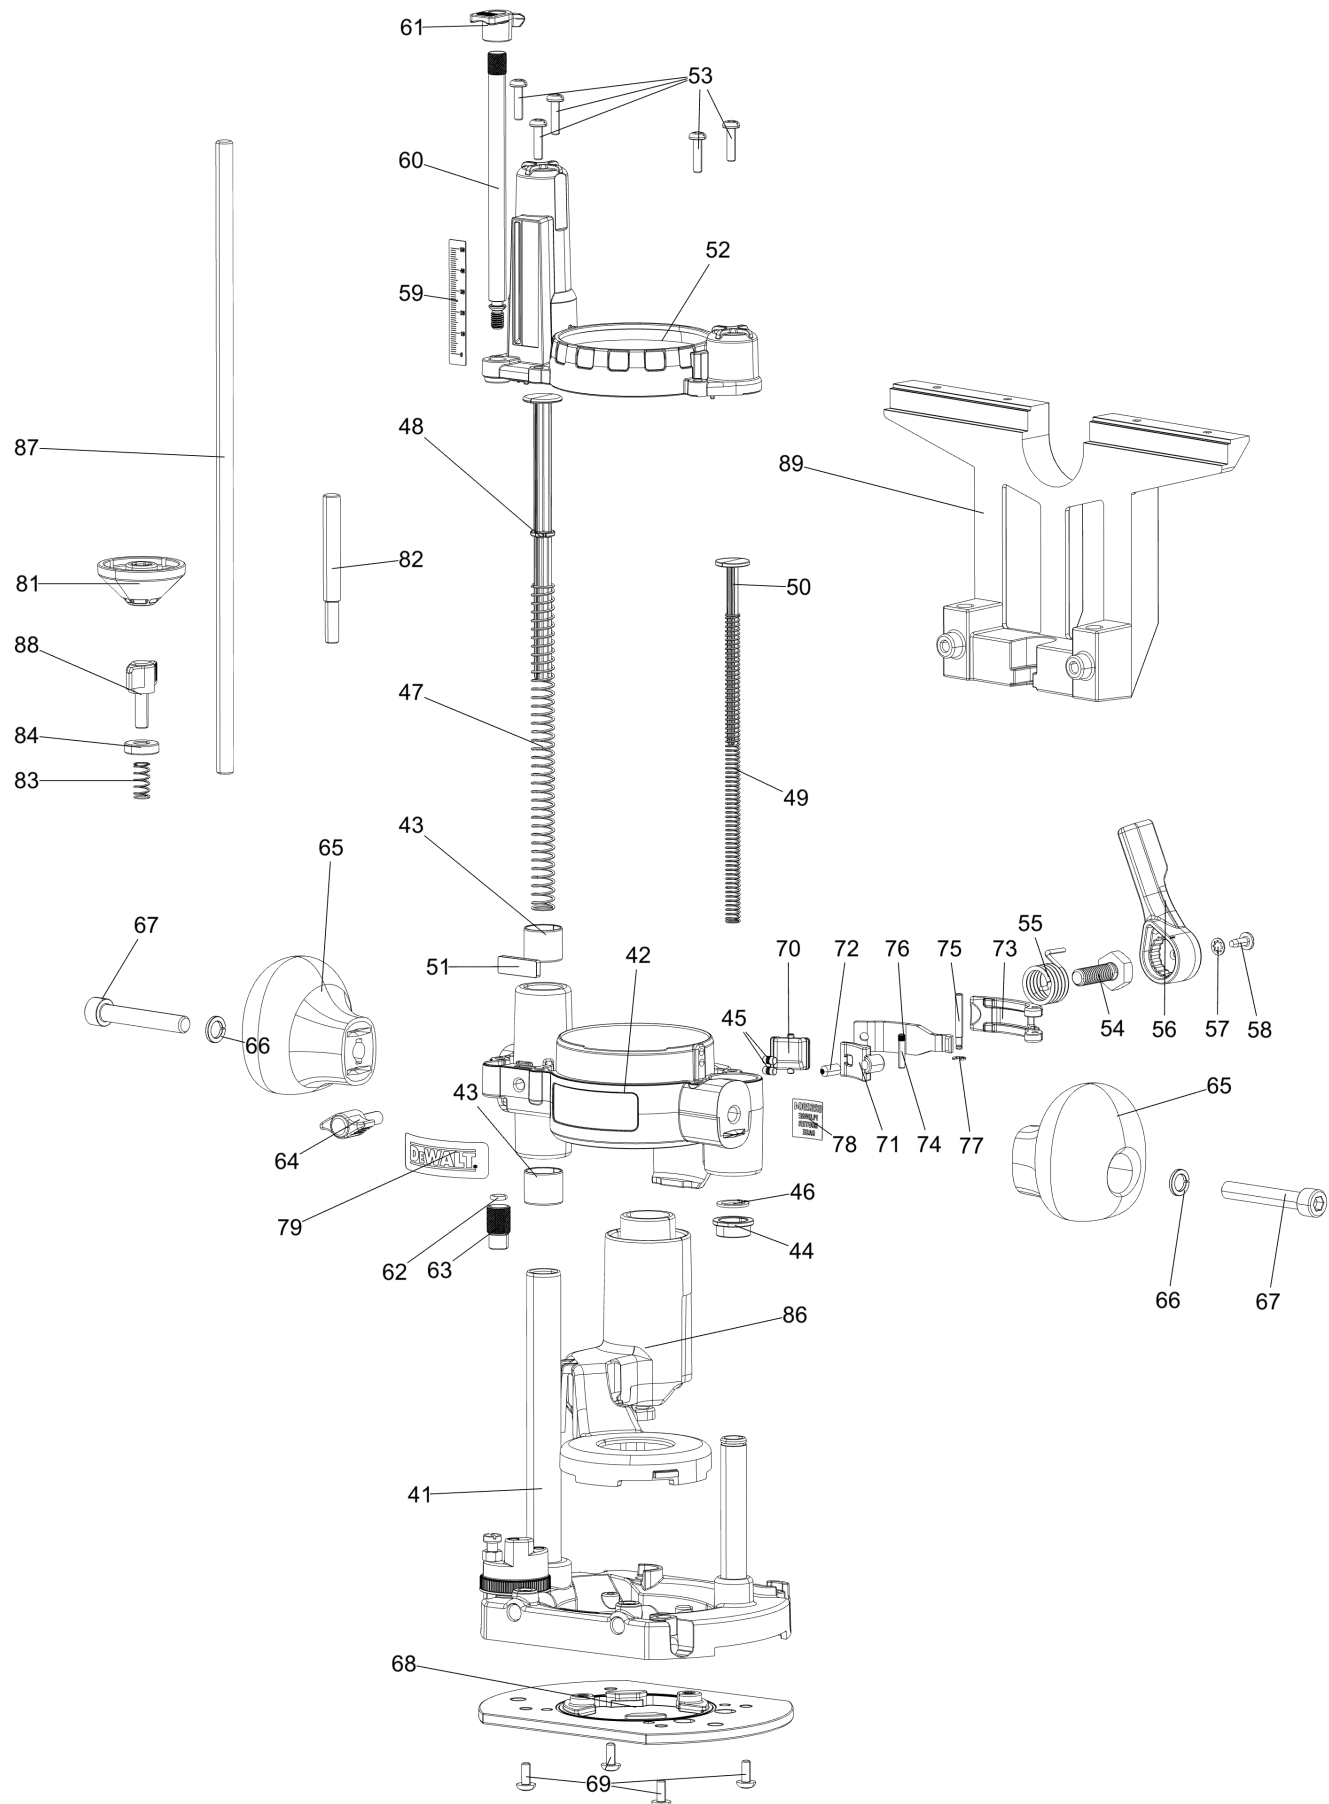

DCW604N CORDLESS ROUTER W/PLUNGE 1

DCW604N CORDLESS ROUTER W/PLUNGE 1

DCW604N CORDLESS ROUTER W/PLUNGE 1

Parts List DCW604N CORDLESS ROUTER W/PLUNGE 1

| Item | Part Number | Qty | Part Description | General Description | Other Info | Repair Inst | Markets |
|------|-------------|-----|-------------------|---------------------|-------------|-------------|---------|
| 1 | N567094 | 1 | HOUSING SA | | | No | XJ |
| 2 | N661051 | 1 | HOUSING MOTOR | | | No | XJ |
| 3 | N038183 | 1 | LOCK BUTTON | | | No | XJ |
| 4 | A26131 | 1 | INSERT | | | No | XJ |
| 5 | A23489 | 1 | SPRING | | | No | XJ |
| 6 | 330065-06 | 2 | SCREW | | | No | XJ |
| 7 | A25248 | 1 | NUT | | | No | XJ |
| 8 | N239160 | 1 | BUMPER | | | No | XJ |
| 9 | N239159 | 1 | BUMPER | | | No | XJ |
| 10 | N091479 | 1 | MOUNT | | | No | XJ |
| 11 | N461735 | 1 | SPRING | | | No | XJ |
| 11 | N661029 | 1 | MOTOR & SWITCH SA | | | No | XJ |
| 12 | 330045-08 | 2 | SCREW | | | No | XJ |
| 13 | 330065-07 | 1 | SCREW | | | No | XJ |
| 14 | 682211-00 | 3 | SCREW | | | No | XJ |
| 15 | N071836 | 1 | ROLL PIN | | | No | XJ |
| 16 | N569455 | 1 | CLIP | | | No | XJ |
| 17 | N467560 | 1 | PLATE | | | No | XJ |
| 18 | NA186171 | 1 | MOTOR SA | | | No | XJ |
| 19 | N580684 | 1 | LED LIGHT | | | No | XJ |
| 20 | N550971 | 1 | WHEEL SPEED | | | No | XJ |
| 21 | N693118 | 1 | COLLET ASSEMBLY | | 6.25MM 1/4 | No | XJ |
| 21 | A28462SV | 1 | COLLET | | INCH 8MM | No | XJ |
| 22 | N703257 | 4 | PIN | | | No | XJ |
| 23 | N742993 | 1 | HOUSING SA | | | No | XJ |
| 24 | N591239 | 1 | COVER | | | No | XJ |
| 25 | A23587 | 1 | INDICATOR | | | No | XJ |
| 26 | N042079 | 2 | PIN | | | No | XJ |
| 27 | A24452 | 1 | PIN | | | No | XJ |
| 28 | A24764 | 1 | ADJUSTER | | | No | XJ |
| 29 | 330022-18 | 1 | SCREW | | | No | XJ |
| 30 | A24767 | 1 | PAD | | | No | XJ |