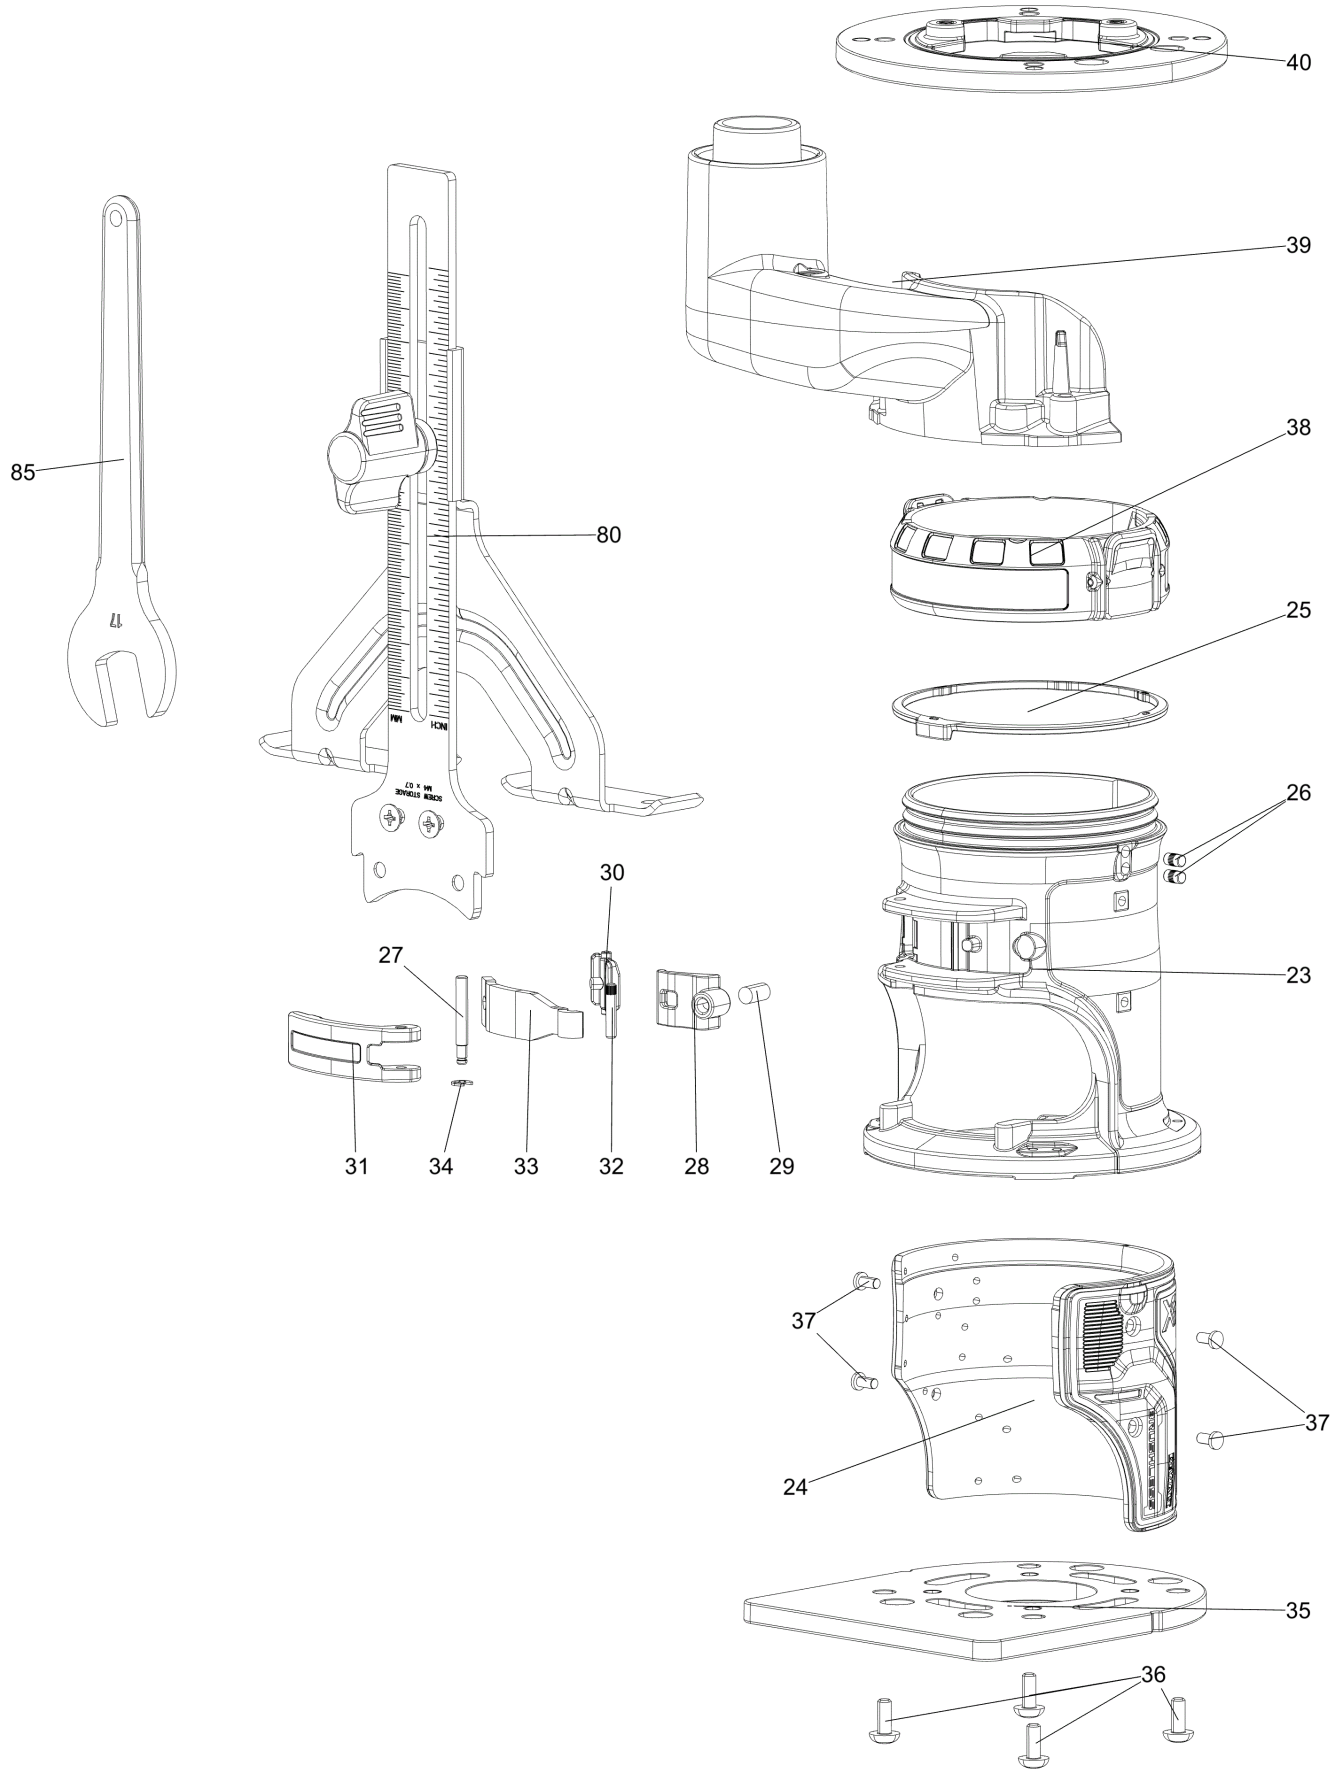

DCW604N CORDLESS ROUTER W/PLUNGE 1

DCW604N CORDLESS ROUTER W/PLUNGE 1

DCW604N CORDLESS ROUTER W/PLUNGE 1

Parts List DCW604N CORDLESS ROUTER W/PLUNGE 1

| Item | Part Number | Qty | Part Description | General Description | Other Info | Repair Inst | Markets |
|------|-------------|-----|-------------------|---------------------|-------------|-------------|---------|
| 1 | N567094 | 1 | HOUSING SA | | | No | XJ |
| 2 | N661051 | 1 | HOUSING MOTOR | | | No | XJ |
| 3 | N038183 | 1 | LOCK BUTTON | | | No | XJ |
| 4 | A26131 | 1 | INSERT | | | No | XJ |
| 5 | A23489 | 1 | SPRING | | | No | XJ |
| 6 | 330065-06 | 2 | SCREW | | | No | XJ |
| 7 | A25248 | 1 | NUT | | | No | XJ |
| 8 | N239160 | 1 | BUMPER | | | No | XJ |
| 9 | N239159 | 1 | BUMPER | | | No | XJ |
| 10 | N091479 | 1 | MOUNT | | | No | XJ |
| 11 | N461735 | 1 | SPRING | | | No | XJ |
| 11 | N661029 | 1 | MOTOR & SWITCH SA | | | No | XJ |
| 12 | 330045-08 | 2 | SCREW | | | No | XJ |
| 13 | 330065-07 | 1 | SCREW | | | No | XJ |
| 14 | 682211-00 | 3 | SCREW | | | No | XJ |
| 15 | N071836 | 1 | ROLL PIN | | | No | XJ |
| 16 | N569455 | 1 | CLIP | | | No | XJ |
| 17 | N467560 | 1 | PLATE | | | No | XJ |
| 18 | NA186171 | 1 | MOTOR SA | | | No | XJ |
| 19 | N580684 | 1 | LED LIGHT | | | No | XJ |
| 20 | N550971 | 1 | WHEEL SPEED | | | No | XJ |
| 21 | N693118 | 1 | COLLET ASSEMBLY | | 6.25MM 1/4 | No | XJ |
| 21 | A28462SV | 1 | COLLET | | INCH 8MM | No | XJ |
| 22 | N703257 | 4 | PIN | | | No | XJ |
| 23 | N742993 | 1 | HOUSING SA | | | No | XJ |
| 24 | N591239 | 1 | COVER | | | No | XJ |
| 25 | A23587 | 1 | INDICATOR | | | No | XJ |
| 26 | N042079 | 2 | PIN | | | No | XJ |
| 27 | A24452 | 1 | PIN | | | No | XJ |
| 28 | A24764 | 1 | ADJUSTER | | | No | XJ |
| 29 | 330022-18 | 1 | SCREW | | | No | XJ |
| 30 | A24767 | 1 | PAD | | | No | XJ |