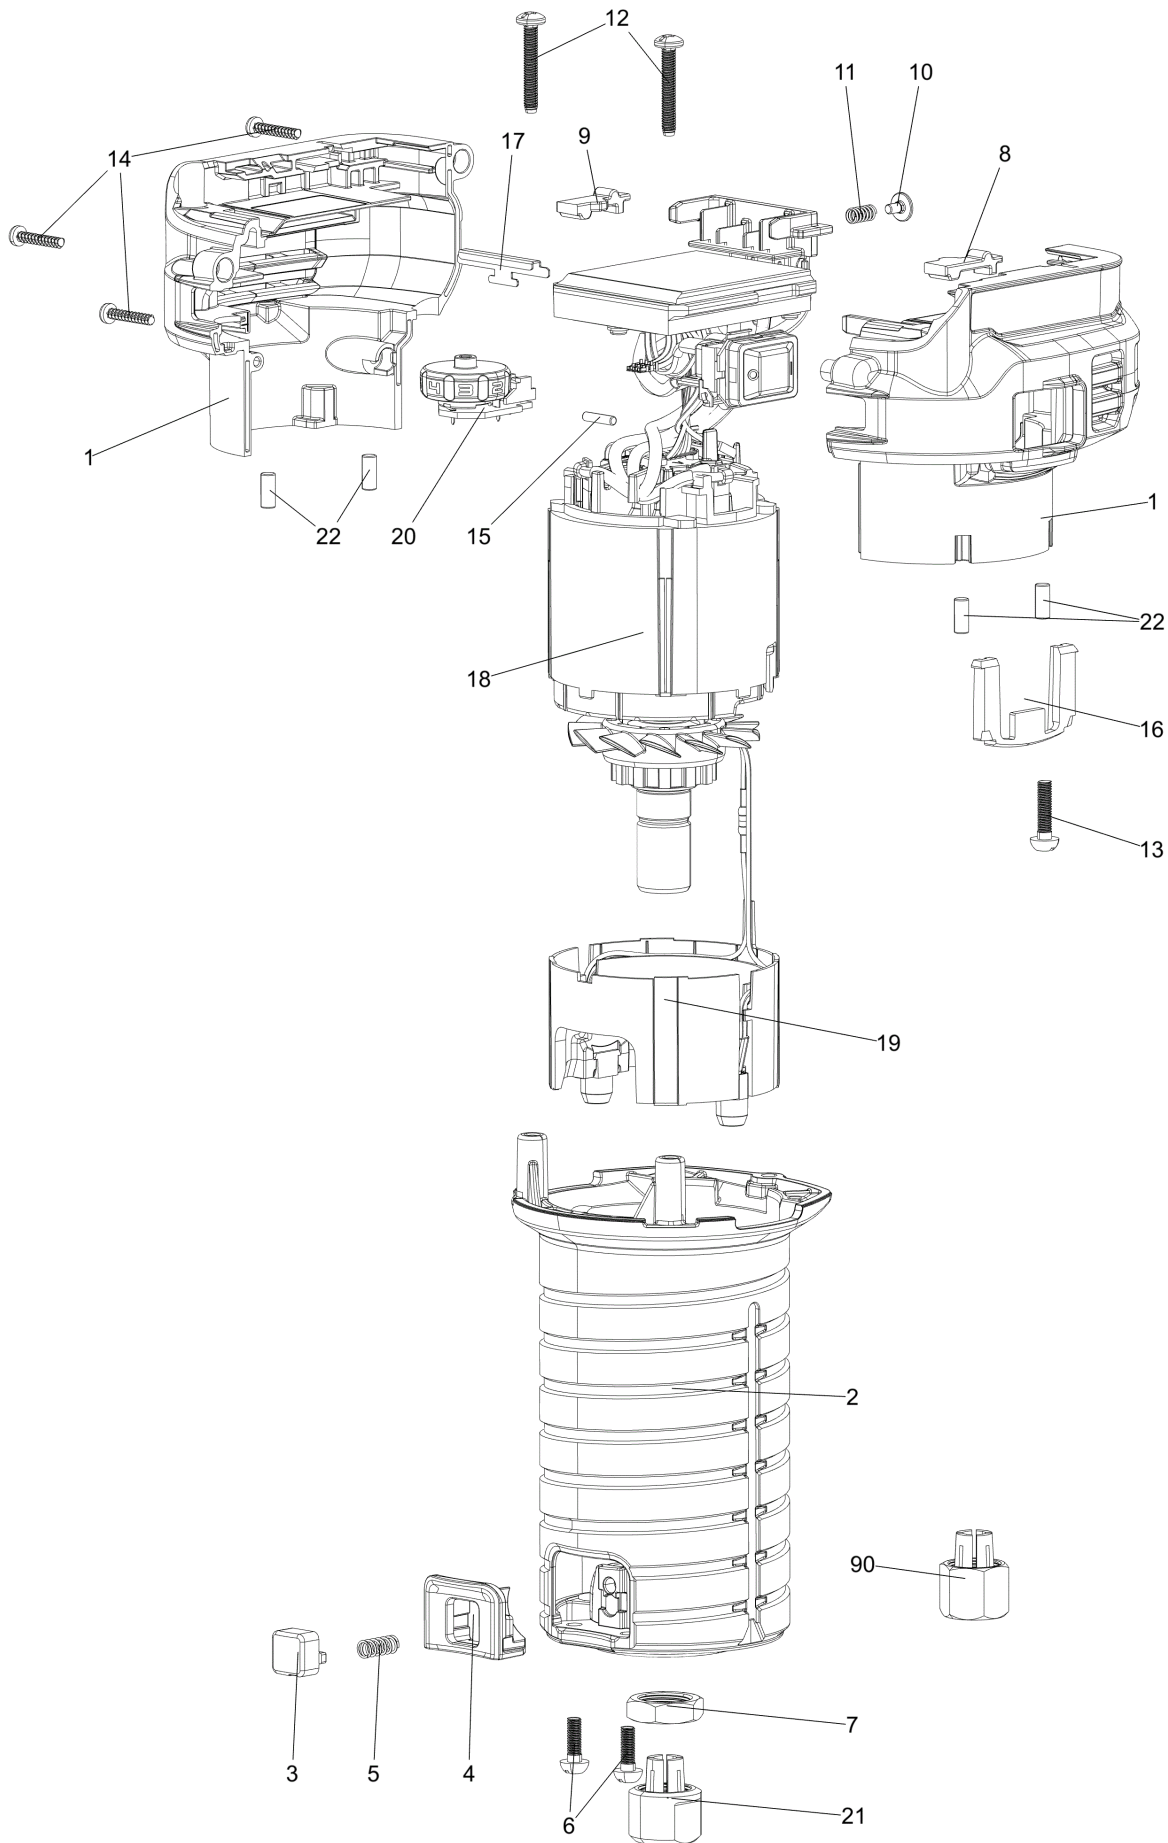

DCW604N CORDLESS ROUTER W/PLUNGE 1

DCW604N CORDLESS ROUTER W/PLUNGE 1

DCW604N CORDLESS ROUTER W/PLUNGE 1

Parts List DCW604N CORDLESS ROUTER W/PLUNGE 1

| Item | Part Number | Qty | Part Description | General Description | Other Info | Repair Inst | Markets |
|------|-------------|-----|-------------------|---------------------|-------------|-------------|---------|
| 1 | N567094 | 1 | HOUSING SA | | | No | XJ |
| 2 | N661051 | 1 | HOUSING MOTOR | | | No | XJ |
| 3 | N038183 | 1 | LOCK BUTTON | | | No | XJ |
| 4 | A26131 | 1 | INSERT | | | No | XJ |
| 5 | A23489 | 1 | SPRING | | | No | XJ |
| 6 | 330065-06 | 2 | SCREW | | | No | XJ |
| 7 | A25248 | 1 | NUT | | | No | XJ |
| 8 | N239160 | 1 | BUMPER | | | No | XJ |
| 9 | N239159 | 1 | BUMPER | | | No | XJ |
| 10 | N091479 | 1 | MOUNT | | | No | XJ |
| 11 | N461735 | 1 | SPRING | | | No | XJ |
| 11 | N661029 | 1 | MOTOR & SWITCH SA | | | No | XJ |
| 12 | 330045-08 | 2 | SCREW | | | No | XJ |
| 13 | 330065-07 | 1 | SCREW | | | No | XJ |
| 14 | 682211-00 | 3 | SCREW | | | No | XJ |
| 15 | N071836 | 1 | ROLL PIN | | | No | XJ |
| 16 | N569455 | 1 | CLIP | | | No | XJ |
| 17 | N467560 | 1 | PLATE | | | No | XJ |
| 18 | NA186171 | 1 | MOTOR SA | | | No | XJ |
| 19 | N580684 | 1 | LED LIGHT | | | No | XJ |
| 20 | N550971 | 1 | WHEEL SPEED | | | No | XJ |
| 21 | N693118 | 1 | COLLET ASSEMBLY | | 6.25MM 1/4 | No | XJ |
| 21 | A28462SV | 1 | COLLET | | INCH 8MM | No | XJ |
| 22 | N703257 | 4 | PIN | | | No | XJ |
| 23 | N742993 | 1 | HOUSING SA | | | No | XJ |
| 24 | N591239 | 1 | COVER | | | No | XJ |
| 25 | A23587 | 1 | INDICATOR | | | No | XJ |
| 26 | N042079 | 2 | PIN | | | No | XJ |
| 27 | A24452 | 1 | PIN | | | No | XJ |
| 28 | A24764 | 1 | ADJUSTER | | | No | XJ |
| 29 | 330022-18 | 1 | SCREW | | | No | XJ |
| 30 | A24767 | 1 | PAD | | | No | XJ |